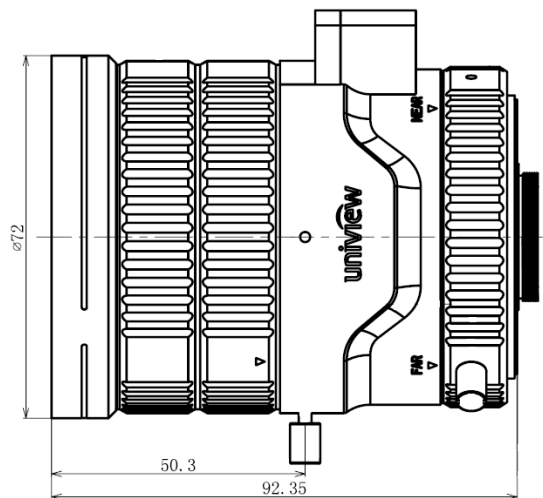

Dimensions