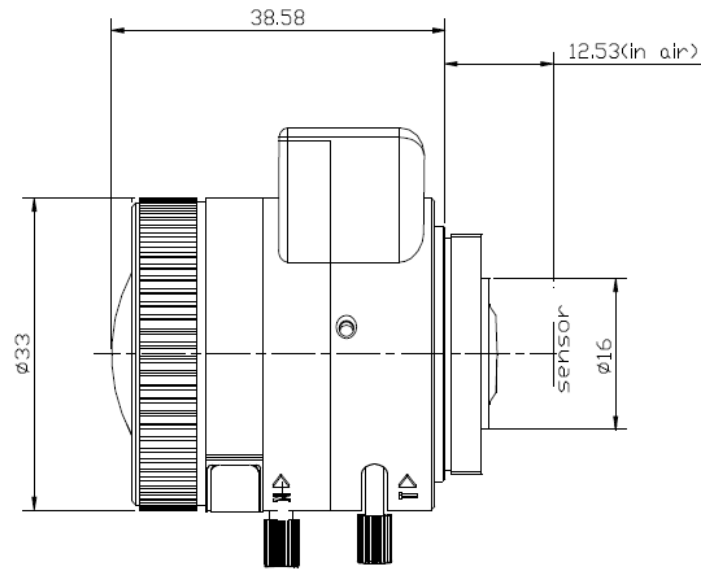

Dimensions

Zhejiang Uniview Technologies Co.,Ltd.

South Tower, Building 10, Wanlun Science Park, 88 Jiangling Road, Hangzhou, P.R.China 310051

Email: overseasbusiness@uniview.com; globalsupport@uniview.com

<http://www.uniview.com>

©2013 Zhejiang Uniview Technologies Co.,Ltd. All rights reserved.

*Product specifications and availability are subject to change without notice.